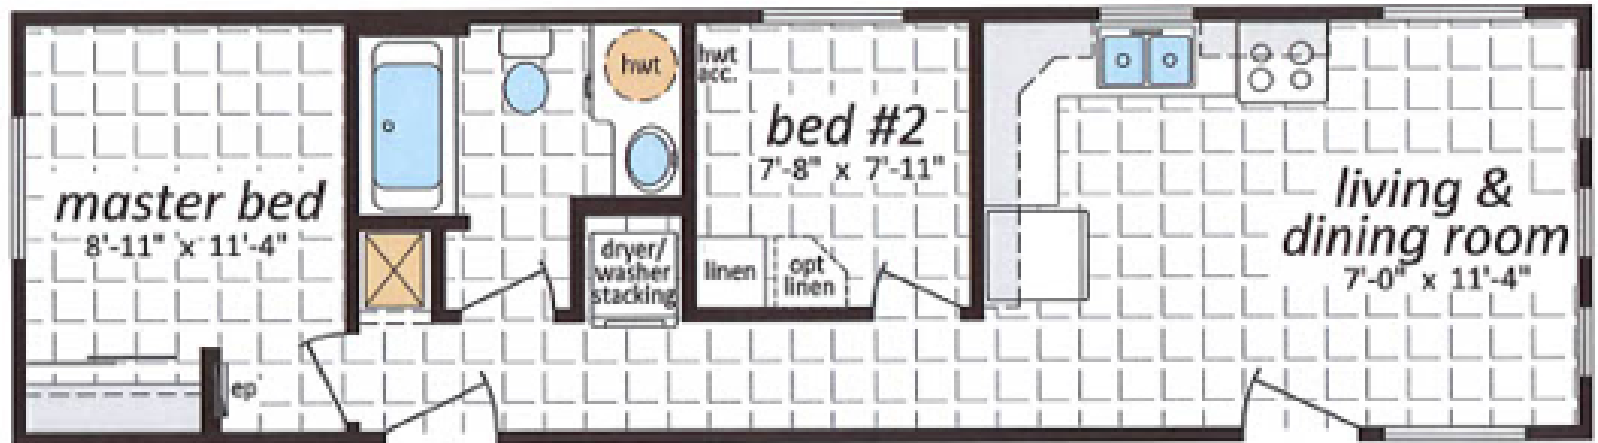

PARK MODEL

THE WATERTON

12' x 44' 528 square foot

pleasanthomes.ca