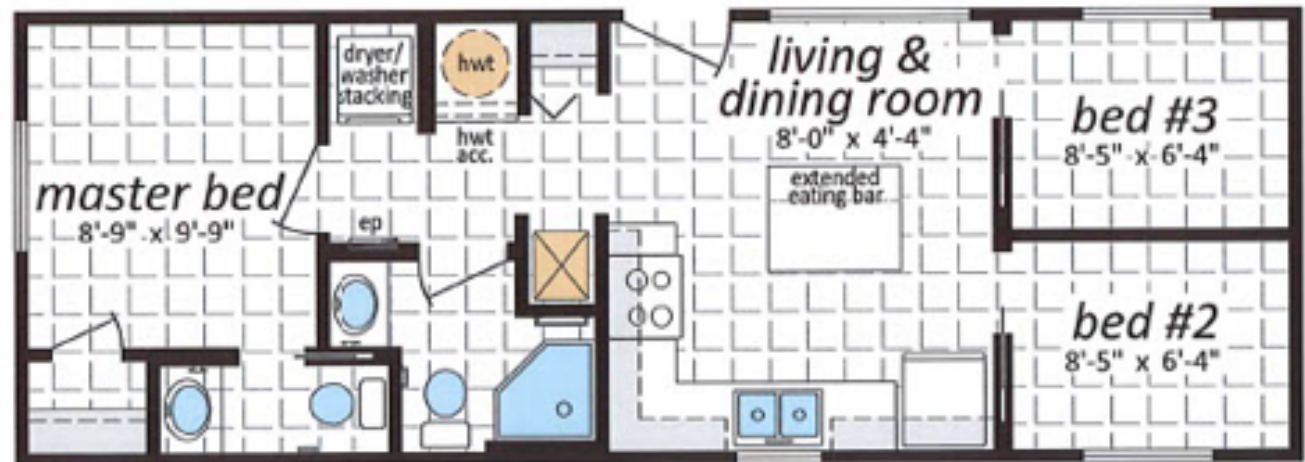

PARK MODEL

THE SYLVAN

14' x 39' 546 square foot

pleasanthomes.ca