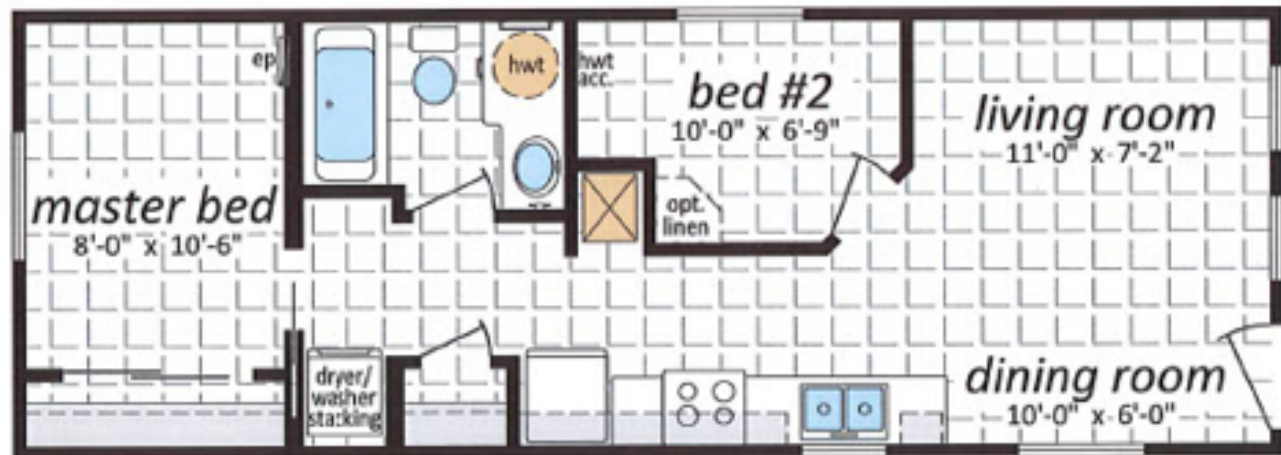

PARK MODEL

THE KOOTENAY

14' x 39' 546 square foot

pleasanthomes.ca