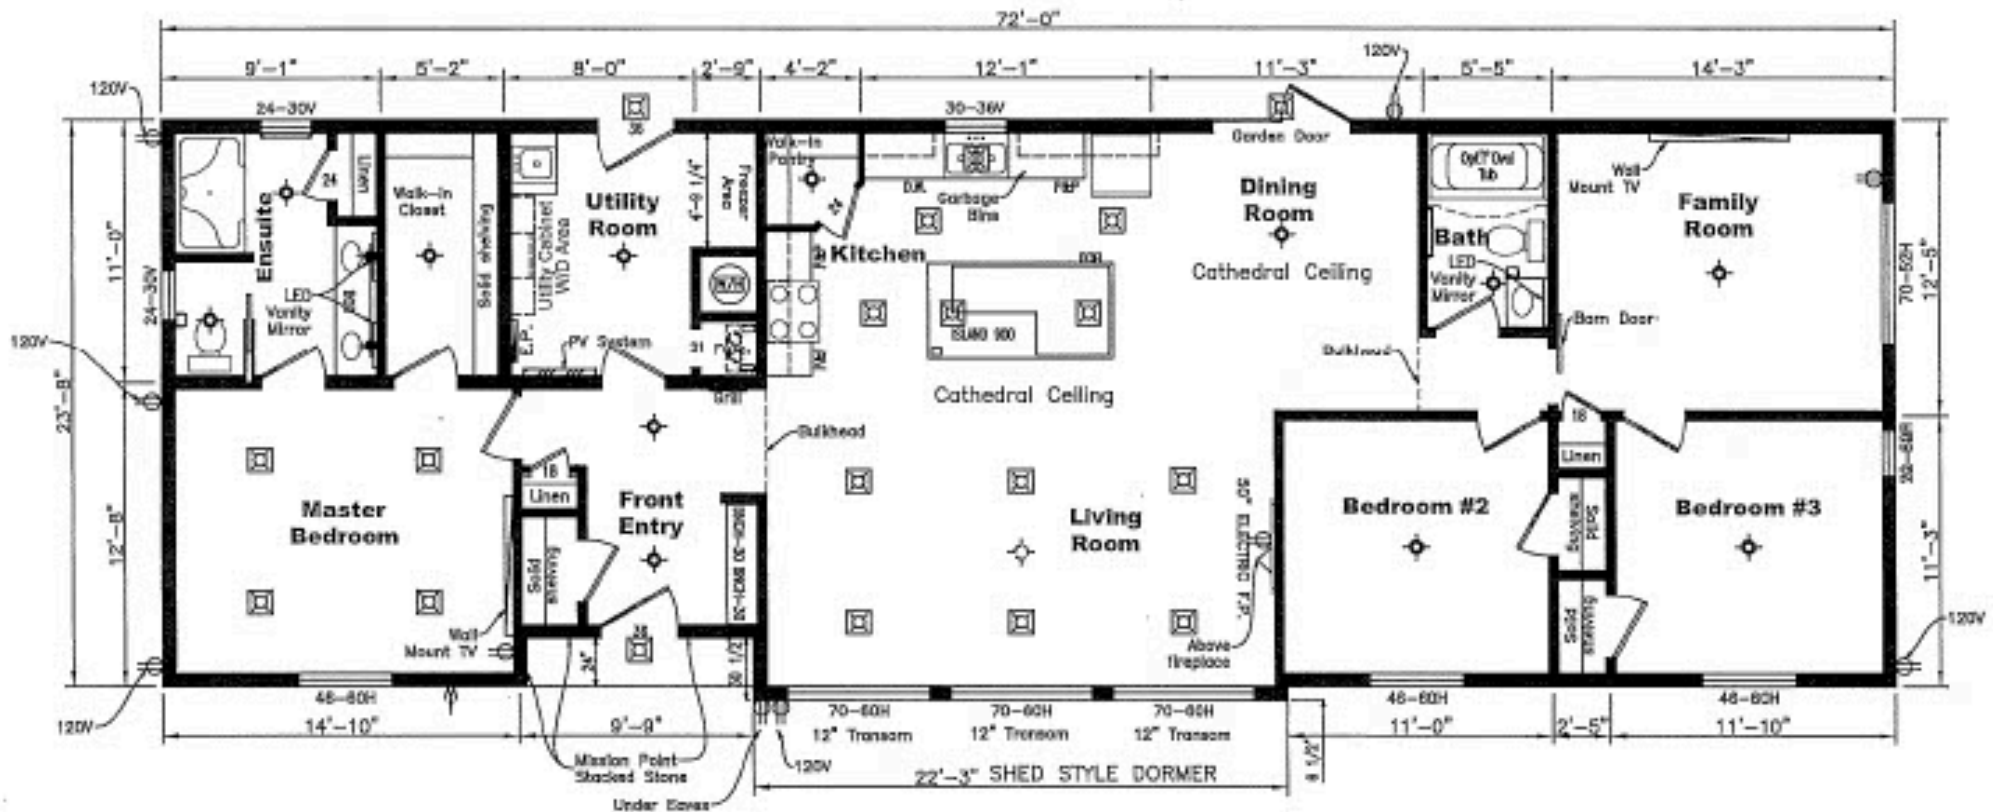

THE HUDSON

24' x 72' 1728 square foot

pleasanthomes.ca