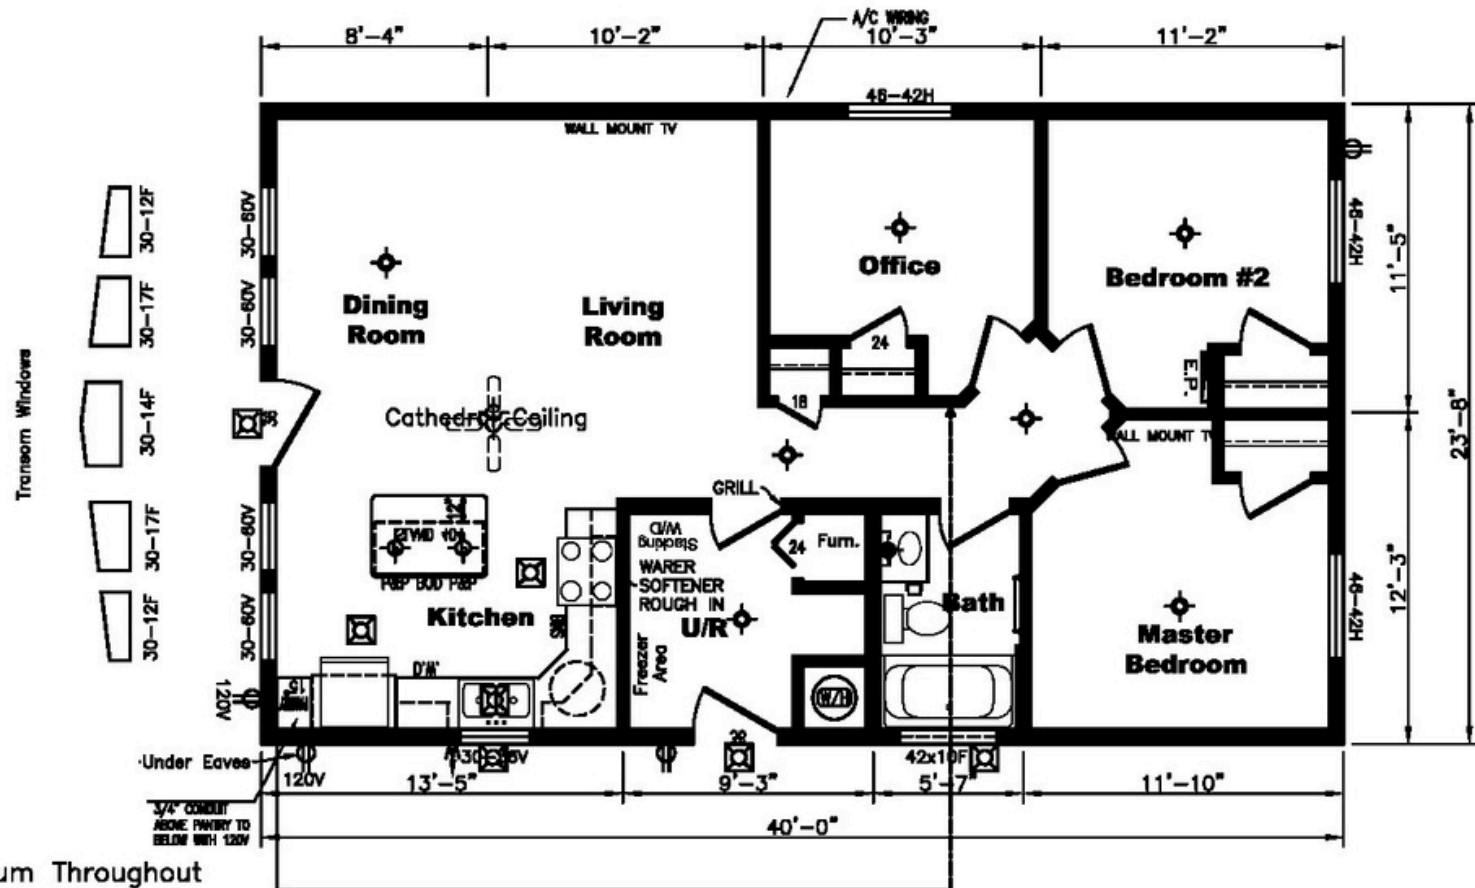

THE EDGEWATER

24' x 40' 960 square foot

pleasanthomes.ca