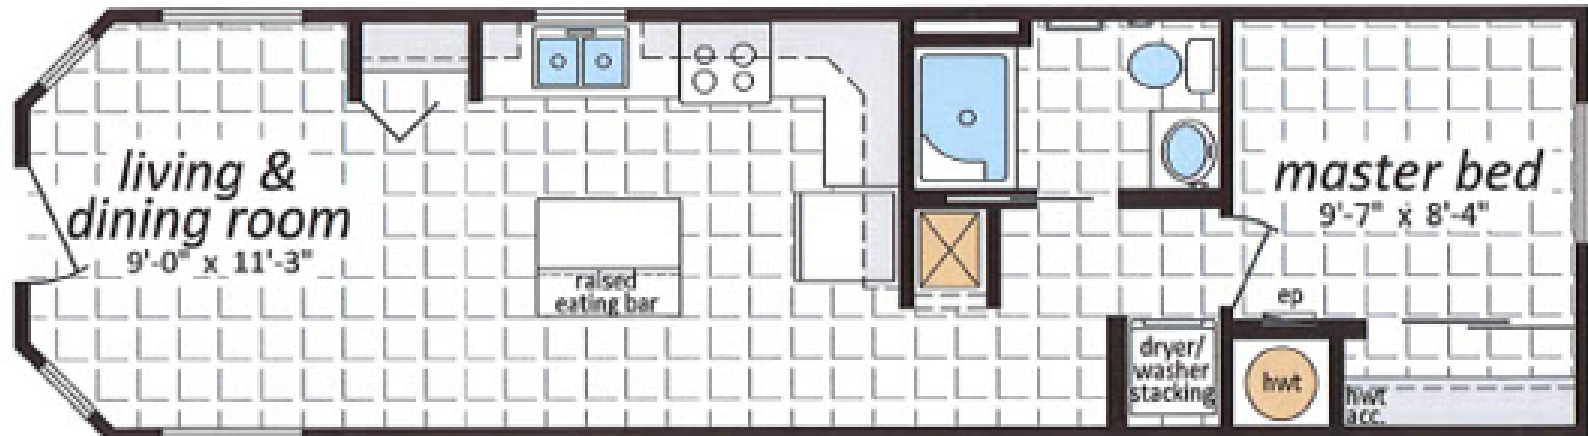

## PARK MODEL

### THE ATHABASCA

12' x 44' 528 square foot

[pleasanthomes.ca](http://pleasanthomes.ca)