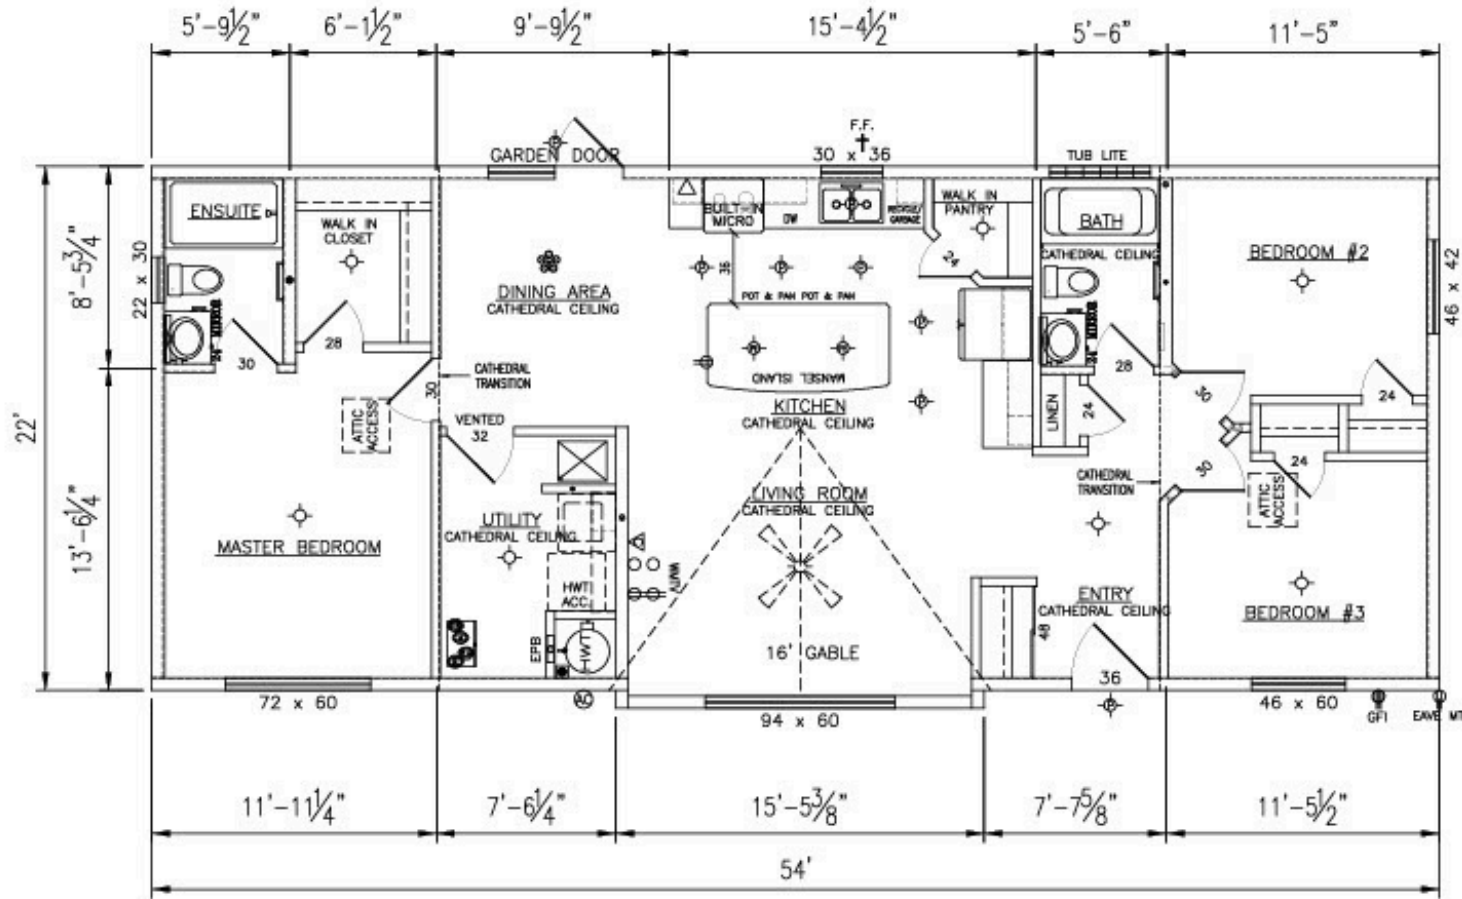

THE STARLING

22' x 54' 1188 square foot

pleasanthomes.ca