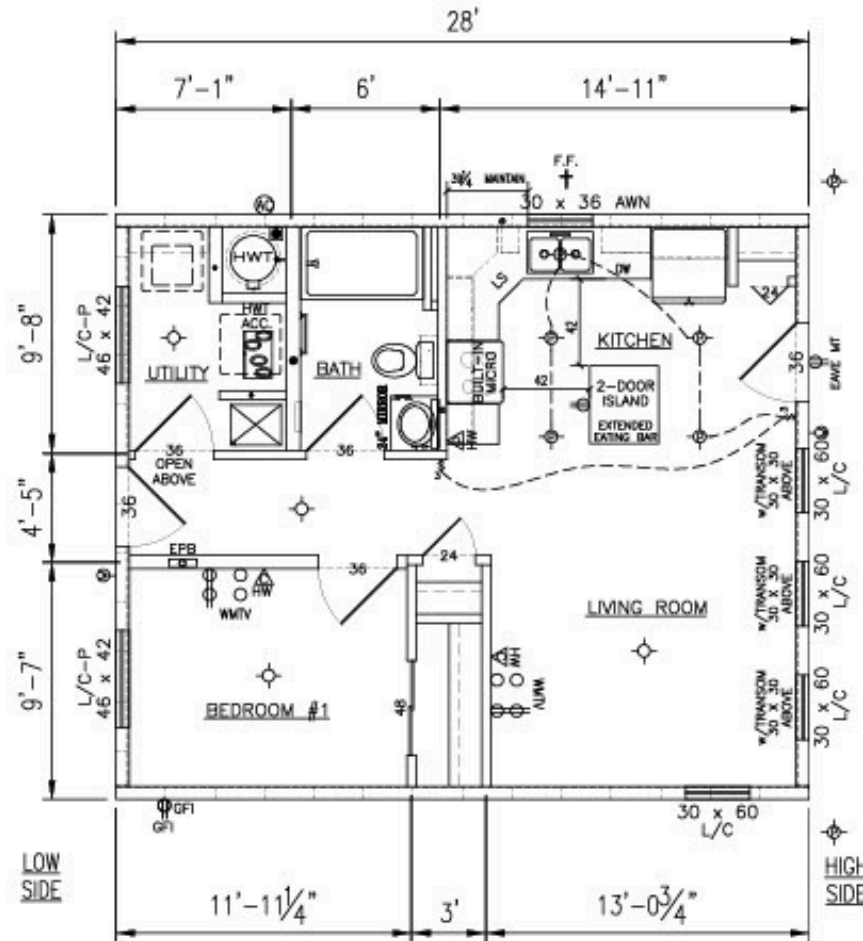

THE SPARROW

24' x 30' 704 square foot
+ 6' covered deck

pleasanthomes.ca